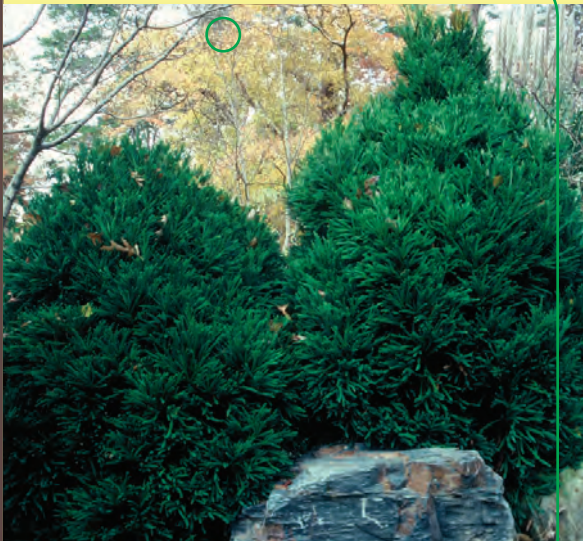

Japanese Cryptomeria 'Chapel View' PPAF

Promised Performance[™]

NEW from Plant Introductions, Inc.
and Sarah P. Duke Gardens.

'Chapel View' PPAF *Cryptomeria japonica*

A beautiful, restrained, raindrop-shaped, blue-green needled evergreen shrub.

Densely foliated to the base with upswept branches. The blue-green needle color persists in cold weather better than most *Cryptomeria*.

'Chapel View' has been free of the unsightly brown male cones that are produced by many *Cryptomeria*.

FEATURES

- Upright, spreading, raindrop-shaped growth habit
- 7 to 10' high and 5 to 6' wide in 12 to 14 years
- Lustrous, blue-green foliage color persists year-round
- Easy-care plant, requiring moist, well-drained, acid soil and full sun to partial shade
- Uses: foundation plantings, groupings, hedges, and containers
- Highly resistant to insects and diseases
- Zone 6 to 9 adaptability